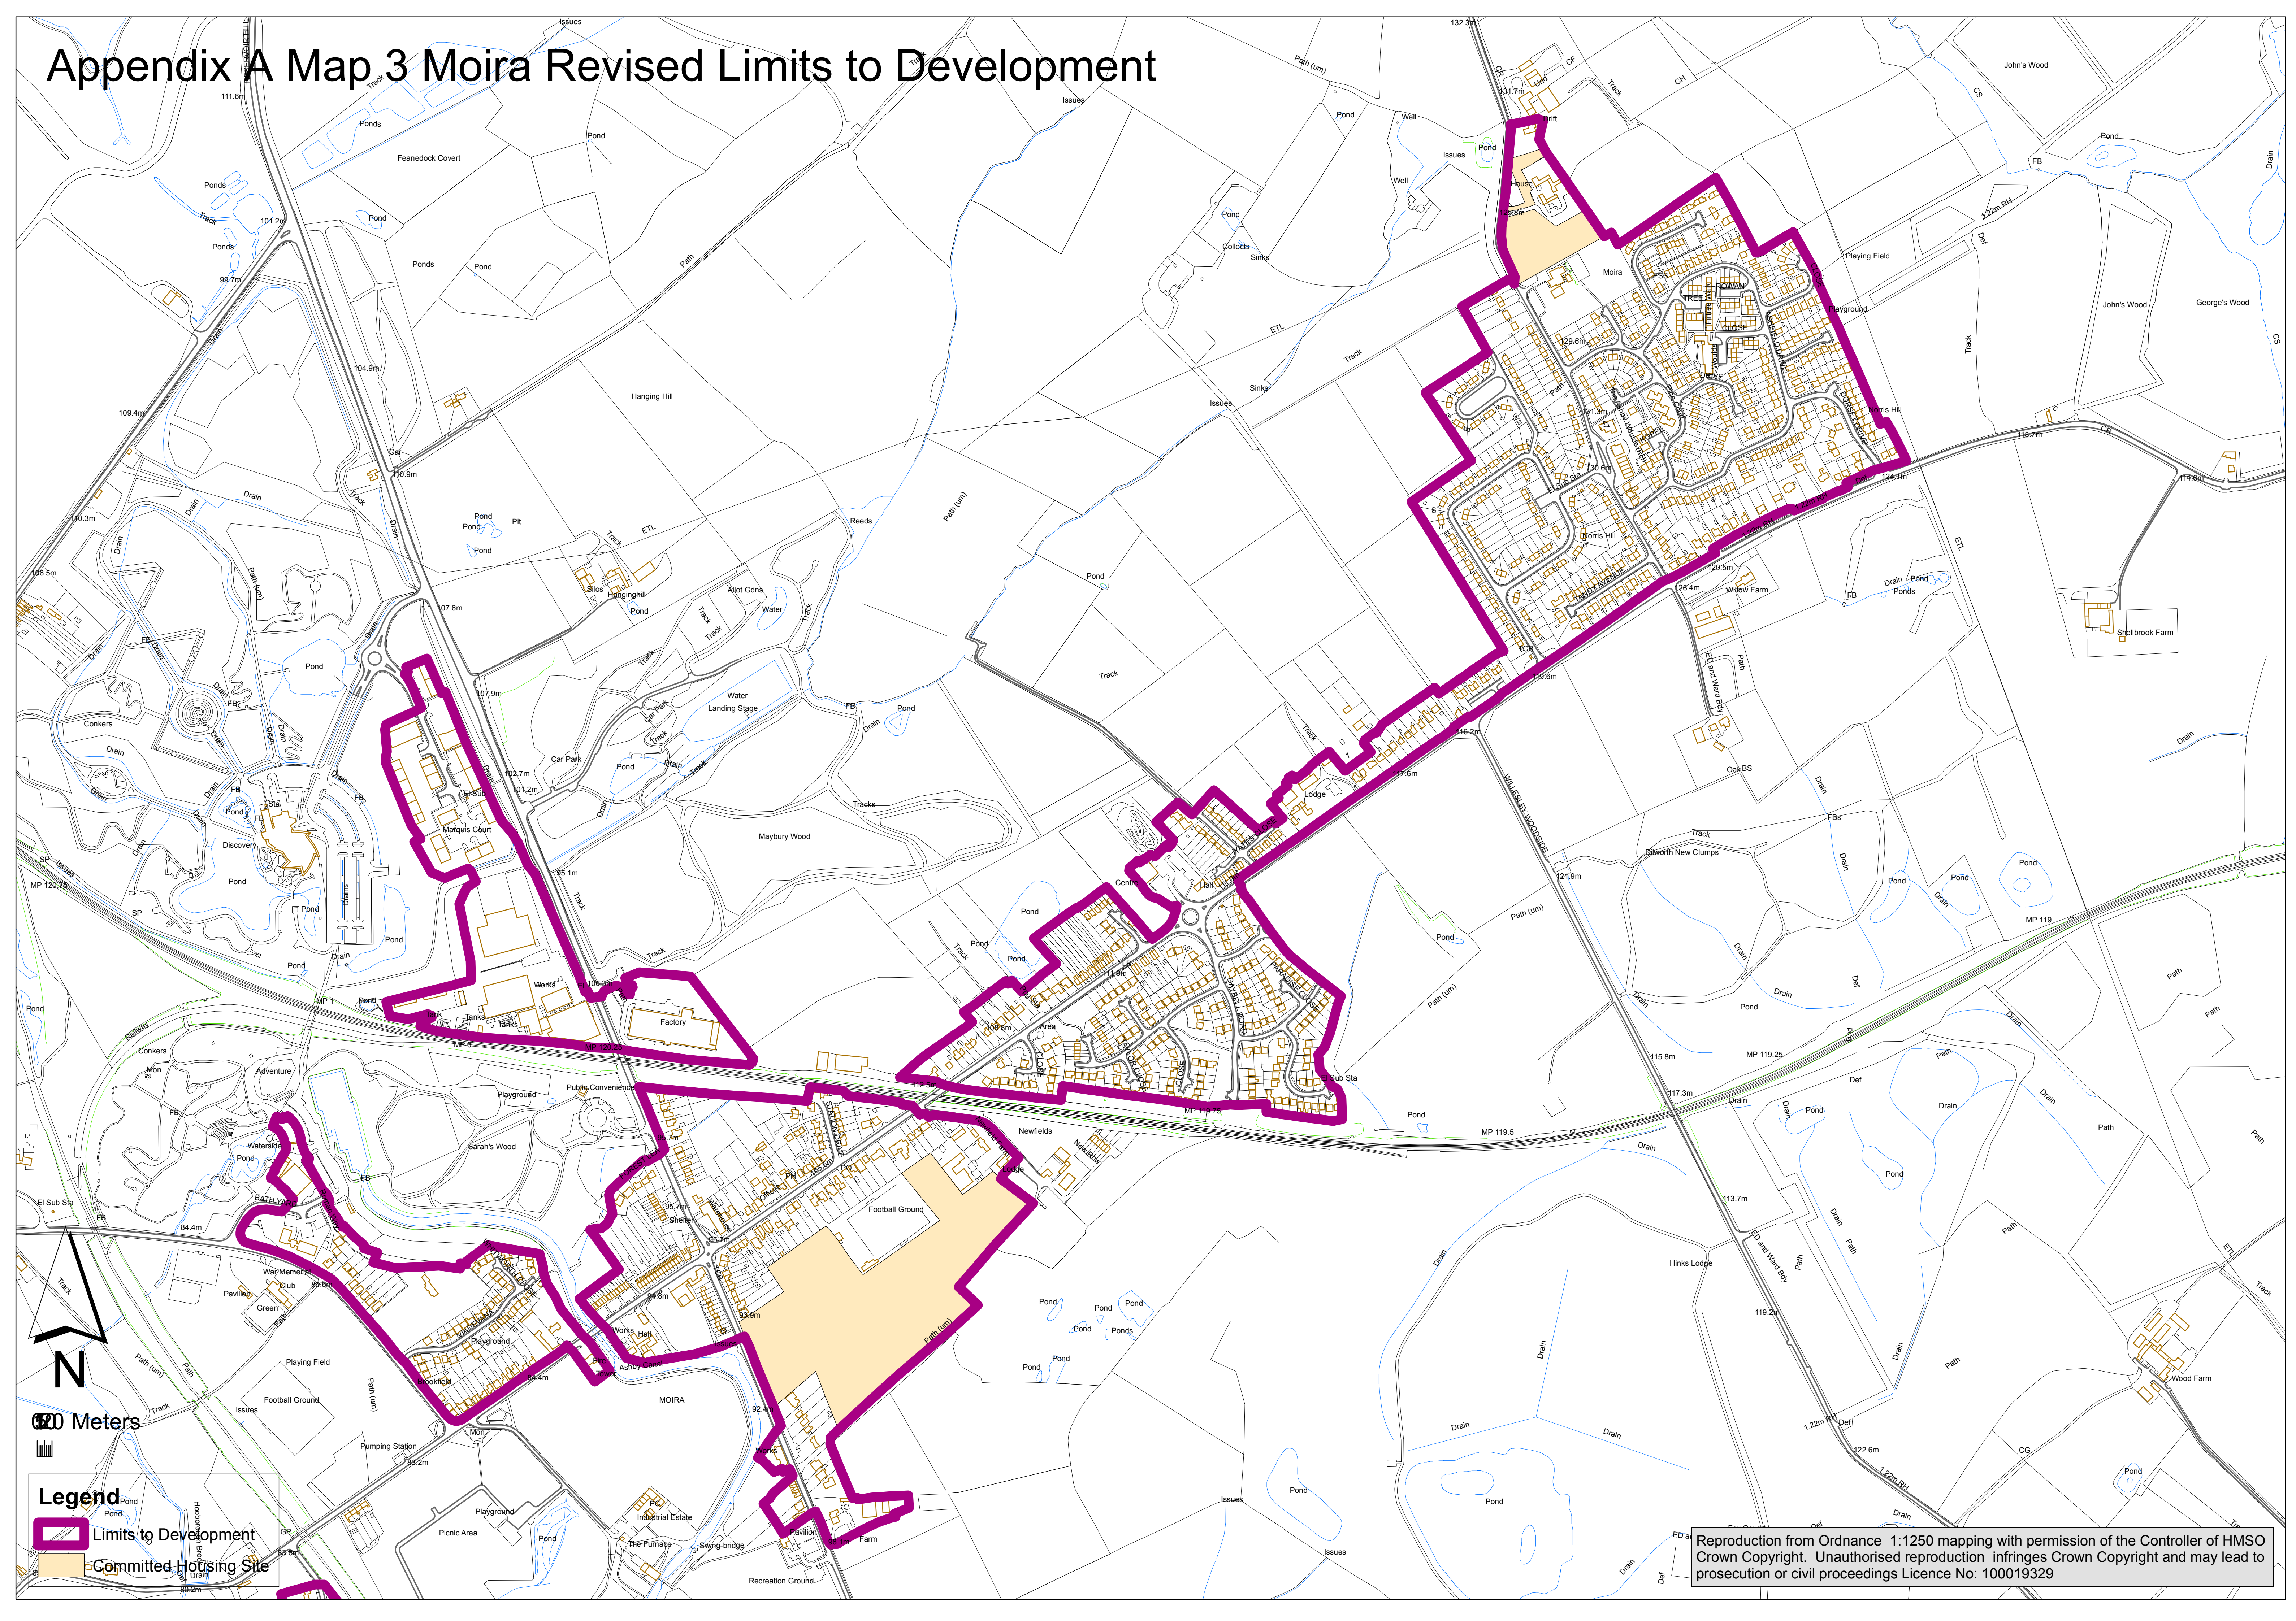

# Appendix A Map 3 Moira Revised Limits to Development

**Legend**

- Limits to Development
- Committed Housing Site

Reproduction from Ordnance 1:1250 mapping with permission of the Controller of HMSO Crown Copyright. Unauthorised reproduction infringes Crown Copyright and may lead to prosecution or civil proceedings Licence No: 100019329